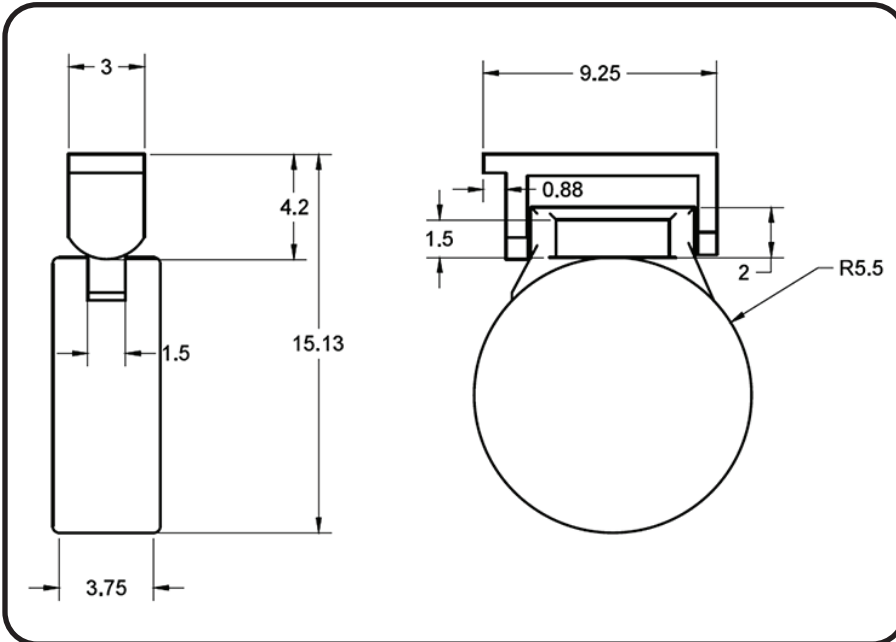

Stage Ninja® 45 Foot Retractable Speaker Cable Reel with NL2 Connectors

Premium 12 AWG, 2 pole speaker cable with genuine, NL2FXX-W-S speakON Connectors.
Pull cable to desired length (it locks in place); give the cable another pull to unlock.
Cable instantly retracts into protective housing.

Custom options available. Call 317-829-1507 to learn more. Assembled in USA