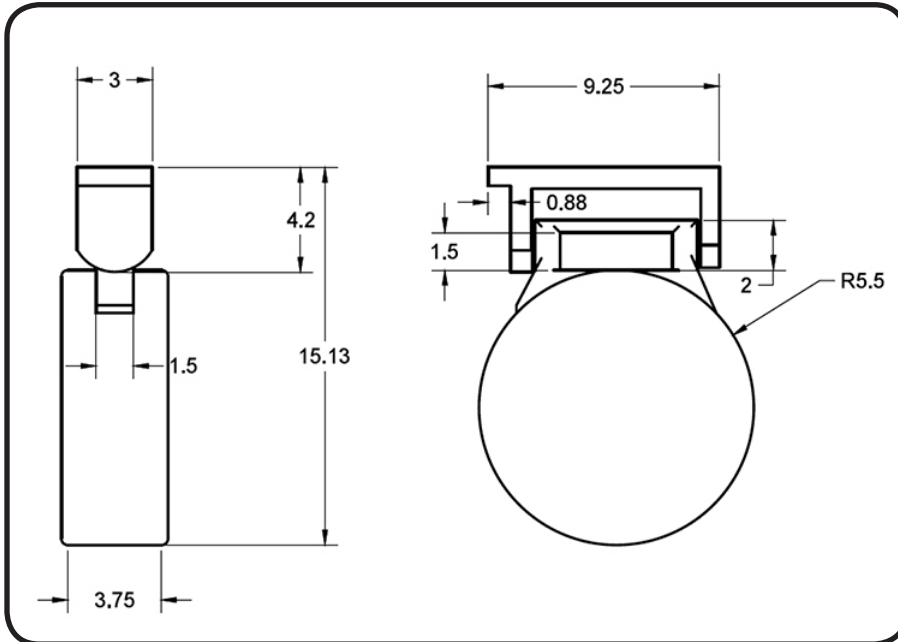

Stage Ninja[®] 40 Foot Retractable Triple Tap 12/3 Power Reel

Durable 12/3 power cable reel with over-molded connectors for longer life. Pull cable to desired length (it locks in place); give the cable another pull to unlock. Cable instantly retracts into protective housing.

Custom options available. Call 317-829-1507 to learn more.

WARNING

Read all instructions. Keep out of reach of children. The Stage Ninja[®] Retractable Cable Reel is not a toy! This product can cause injury including but not limited to burns, cuts, eye injuries, or amputation if cord is used improperly. Recoil can cause injuries, especially when recoil is unexpected. When unplugging from connection, hold the cable end when retracting to maintain control of recoil. Do not wrap cord around finger, neck, arm, leg or other appendage or body part. The retractable cord is for use by responsible adults only. Do not allow anyone to touch or encounter the reel while it is in use. Stop using the retractable cable reel if the cable becomes frayed, damaged, shows any other signs of wear and tear, or does not function properly. Do not attempt to repair the cord. Wear long pants to reduce the risk of burns and cuts from the retractable cord. Do not place hands, feet, head or any other appendage or body part near housing unit while the cord is extended. Please heed these warning and use retractable cable reel with caution.

Reel Material	Retraction length (US/M) / Connector	Reel Size / Color	Cord Color	Static Length / Connector
Industrial Grade Thermo Plastic	40ft (12.2m) / Triple Tap Female w/ Circuit Breaker	11 Inch / Black	Yellow	3ft (.9m) Male
Weight	Constant Tension Available	Max Power	Mounting	Warranty
14 lbs / 6.35 kg	No	1875 Watts - 15 Amp 125 Volts - 60HZ AC	Wall / Ceiling	1 Year